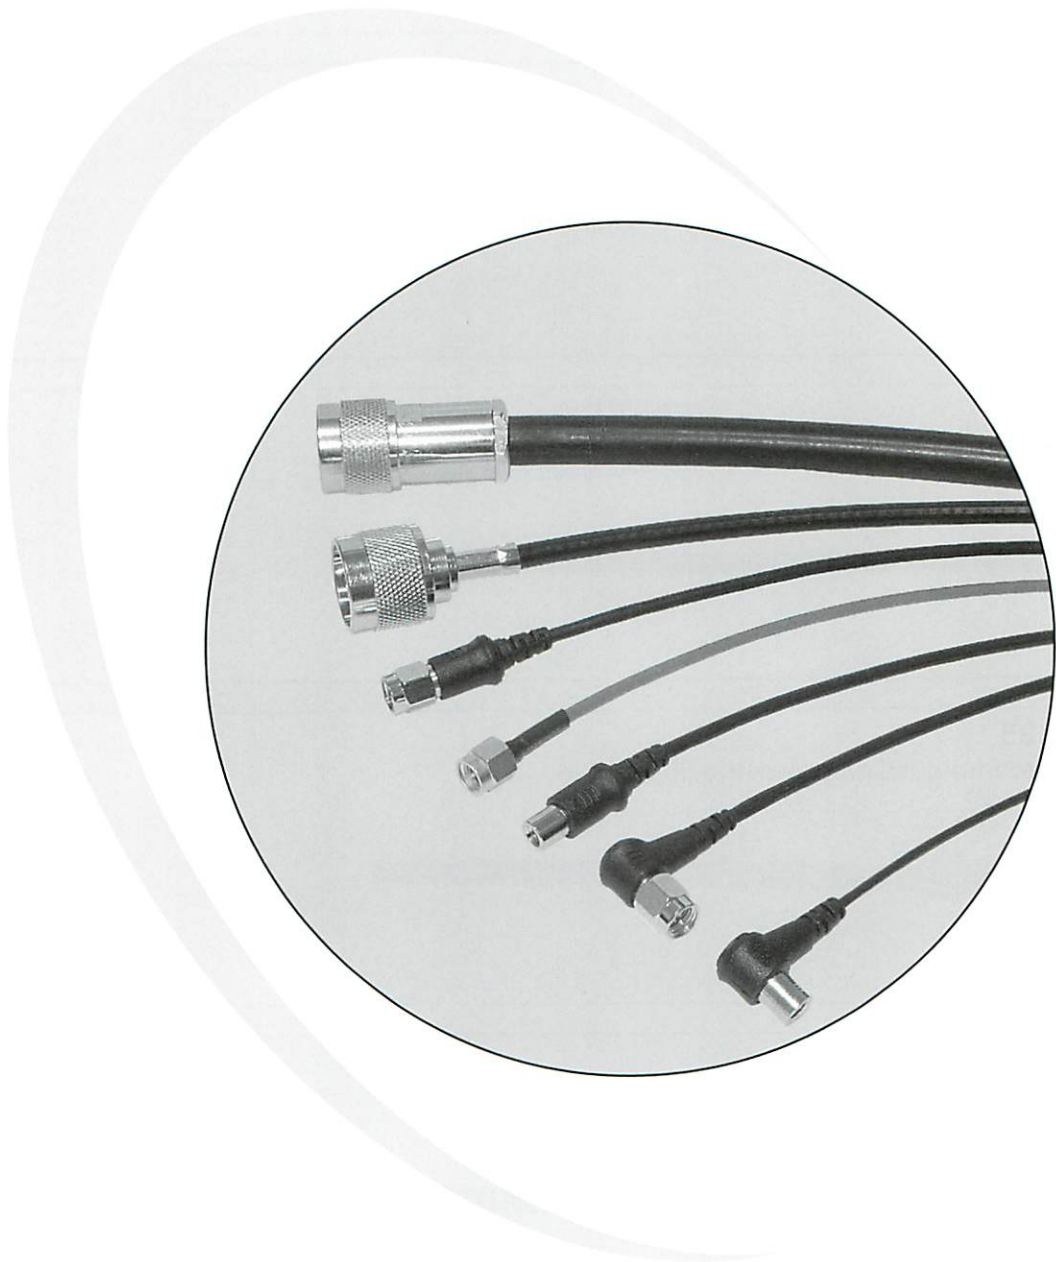

Any connector with cable fixing capability can be provided as on assembly with the cable specified by the customer, Standard RG8/U,58C/U,59B/U,174/U,316/U etc. and many others are available within the appropriate connector series, as well as custom design assistance for cellular, mobile and network communications.

## CA-6351

MCX Male Right Angle Crimp With Flexibe Cable

RG-174/U  
RG-316/U  
RG-188/U